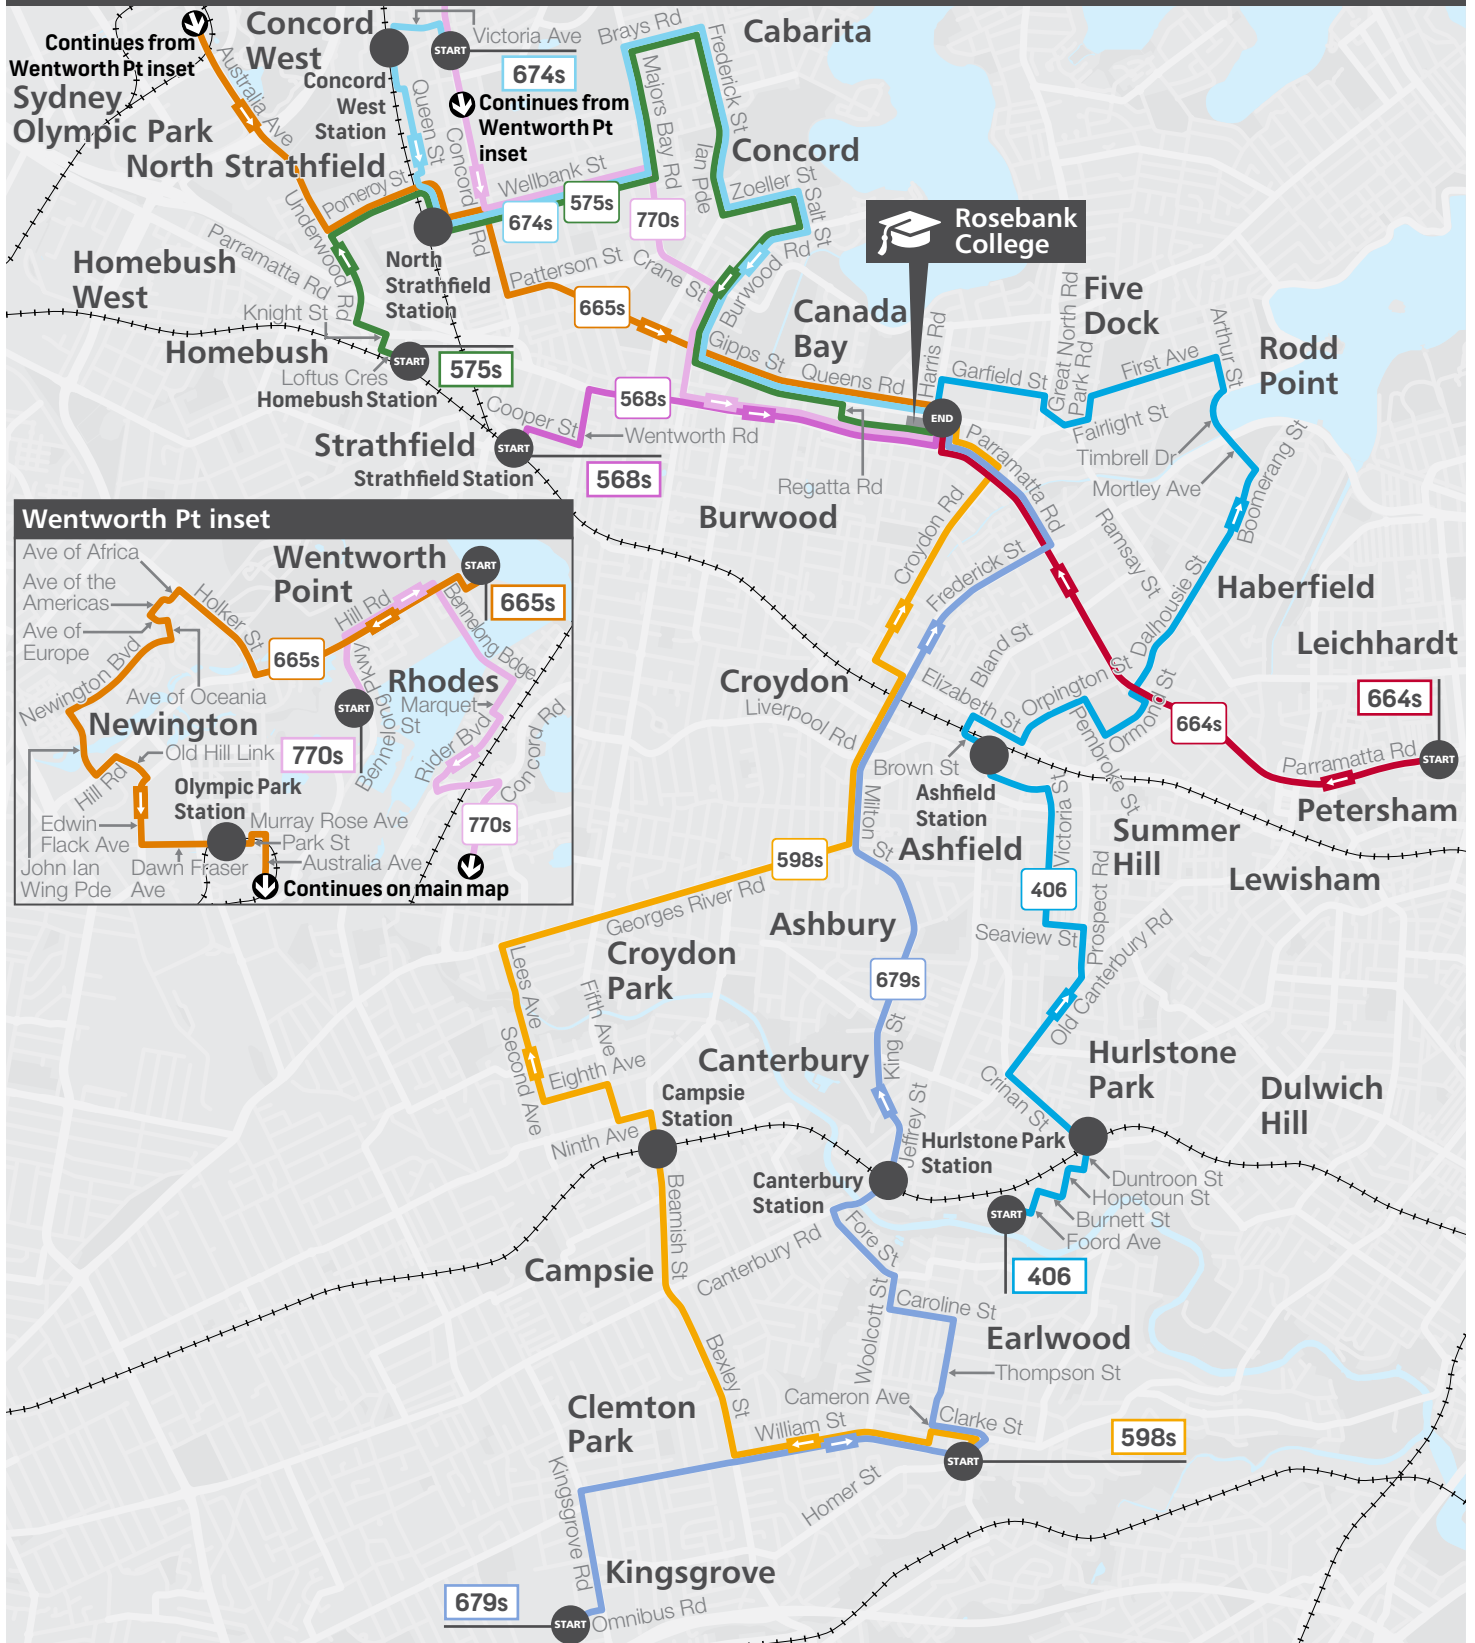

Rosebank College Timetable

Effective 7 February 2022

Morning bus route map

Page 2 of 4

You can plan a trip by using the Trip Planner or Departures on transportnsw.info or by downloading travel apps on your smartphone or tablet – find the latest apps at transportnsw.info/apps

Conditions of Travel: Students must have a School Student Transport Scheme (SSTS) Opal card issued in their name, Child/Youth Opal card, or pay the correct cash fare. **Opal Cards must be carried and ready for inspection on every trip, and tapped on at the start and end of every journey.** Always arrive at the bus stop at least five minutes prior to the bus departure time. Further information about SSTS Opal cards is available at www.transportnsw.info