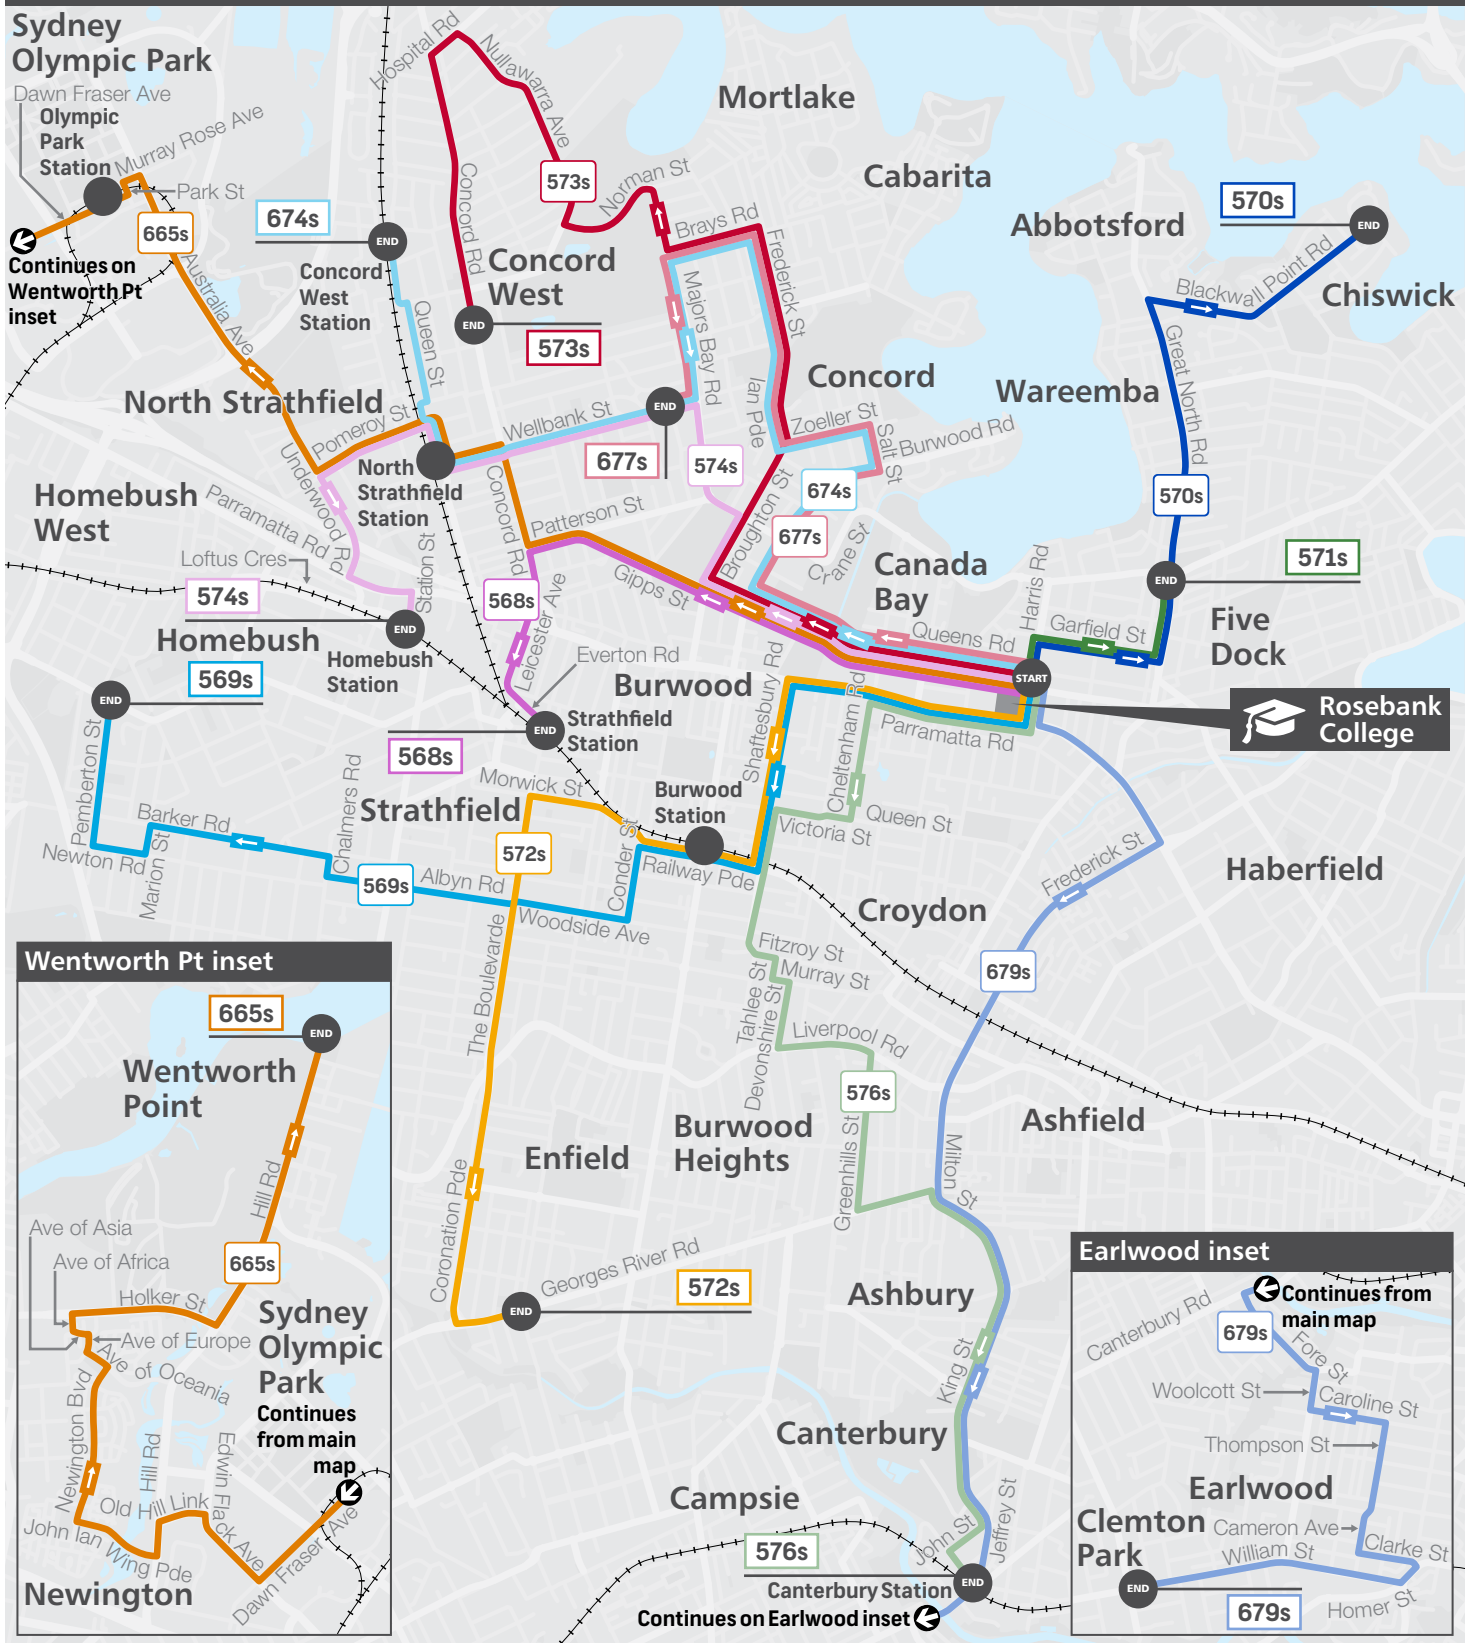

Rosebank College Timetable

Effective 7 February 2022

Afternoon bus route map

Page 4 of 4

You can plan a trip by using the Trip Planner or Departures on transportnsw.info or by downloading travel apps on your smartphone or tablet – find the latest apps at transportnsw.info/apps

Conditions of Travel: Students must have a School Student Transport Scheme (SSTS) Opal card issued in their name, Child/Youth Opal card, or pay the correct cash fare. **Opal Cards must be carried and ready for inspection on every trip, and tapped on at the start and end of every journey.** Always arrive at the bus stop at least five minutes prior to the bus departure time. Further information about SSTS Opal cards is available at www.transportnsw.info