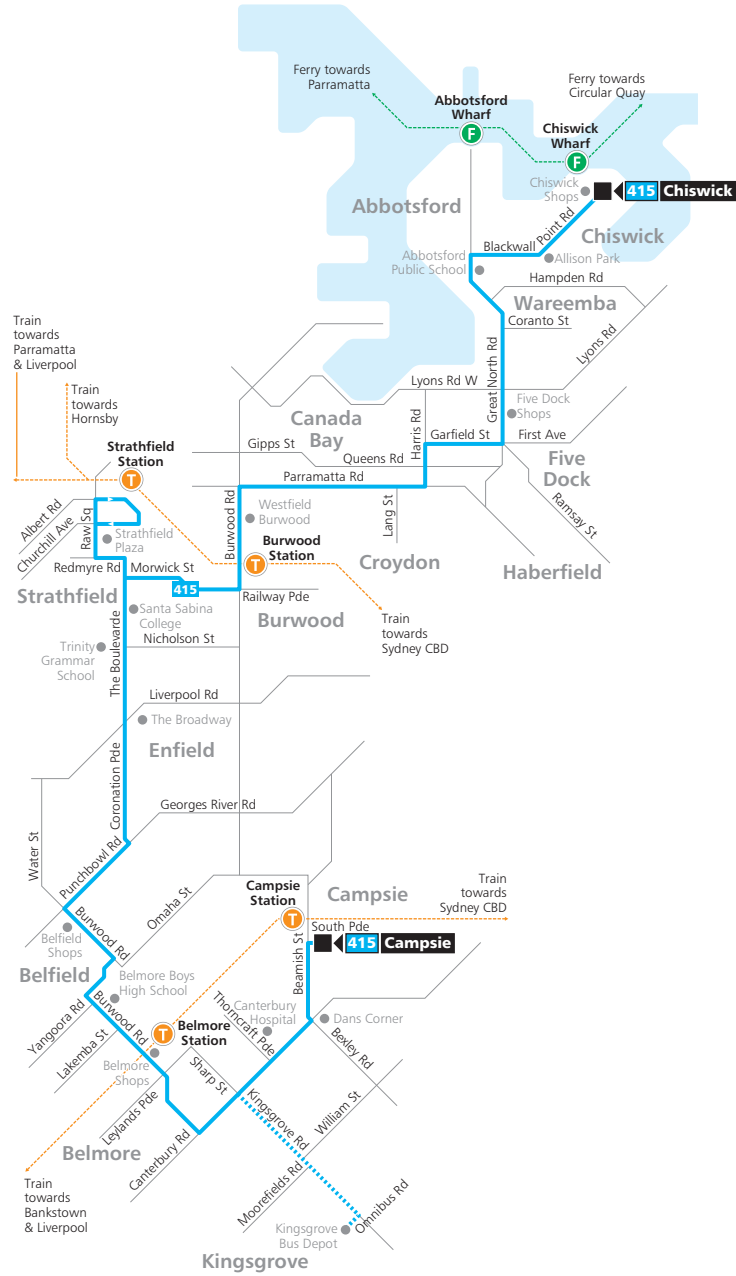

Route 415

Legend

- Bus route
- - - Diversion/extended route
- 415 Bus route number
- Bus route start/finish
- T Train line/station
- F Ferry route/wharf

Diagrammatic Map
Not to Scale