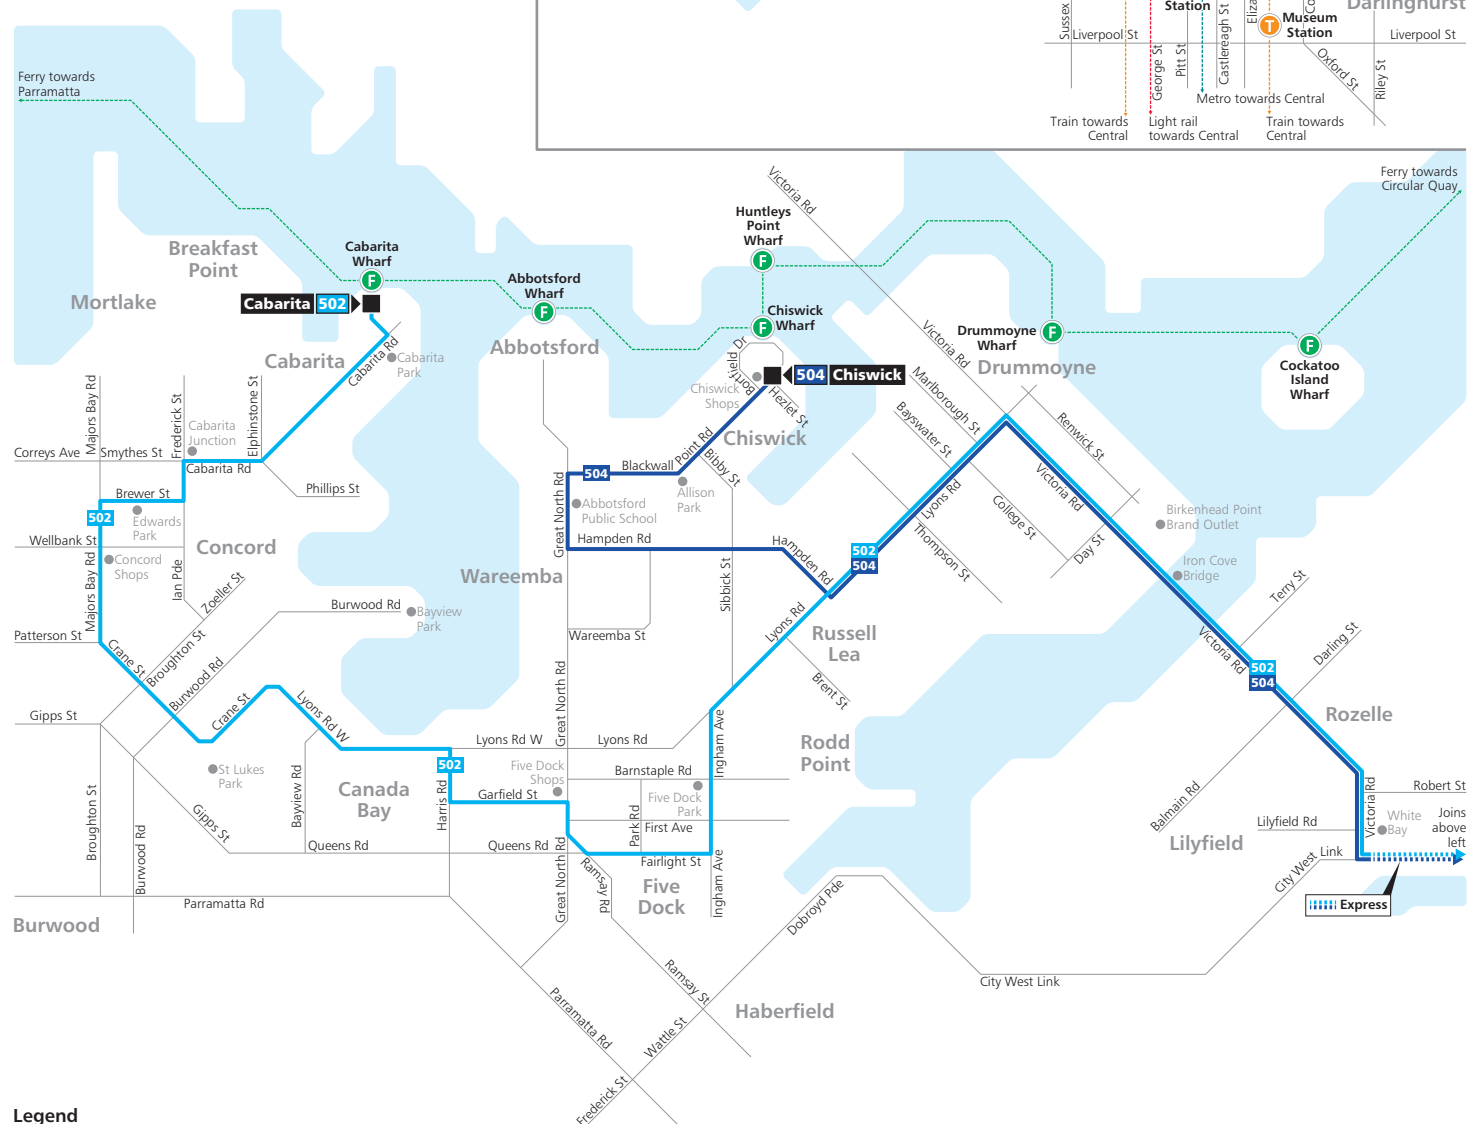

Routes 502, 504

1. **Legend**
2. Bus route
   - 502 Bus route number
   - Bus route start/finish
   - M Metro line/station
   - T Train line/station
   - F Ferry route/wharf
   - L Light rail line/stop

Diagrammatic Map
Not to Scale
North

transportnsw.info