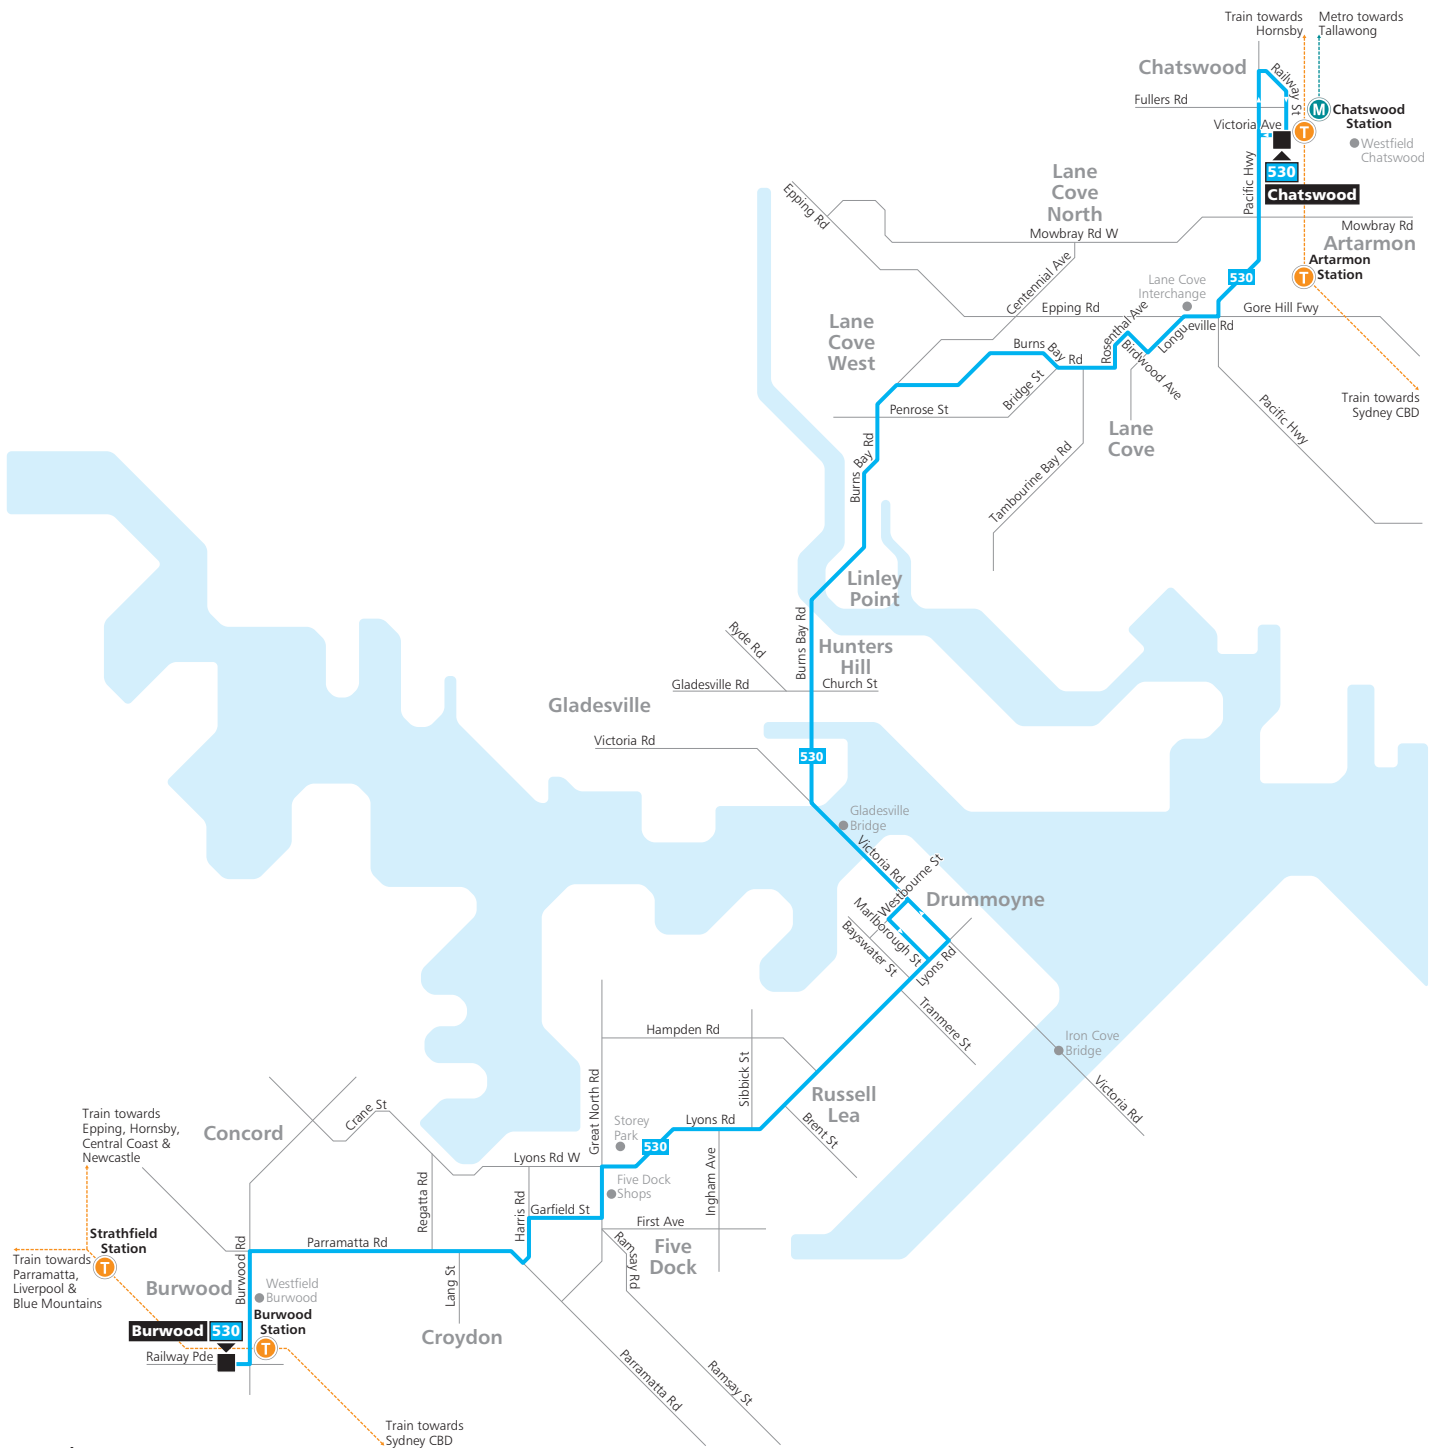

Route 530

Legend

- Bus route
- Bus route number
- Bus route start/finish
- Metro line/station
- Train line/station

Diagrammatic Map
Not to Scale