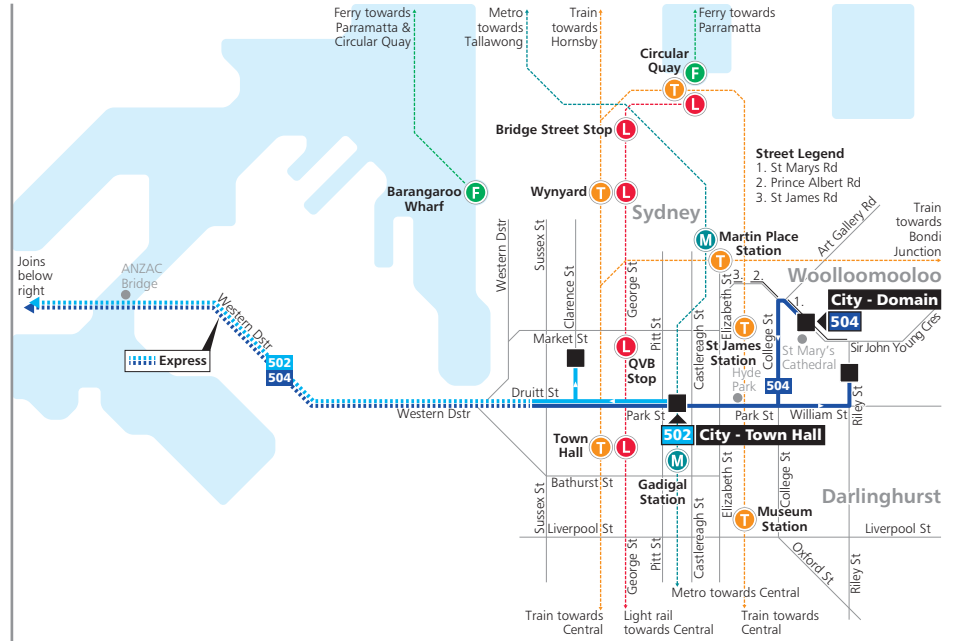

Routes 502, 504

1. **Legend**
2. Bus route
   - 502 Bus route number
   - Bus route start/finish
   - M Metro line/station
   - T Train line/station
   - F Ferry route/wharf
   - L Light rail line/stop

Diagrammatic Map
Not to Scale
North

transportnsw.info