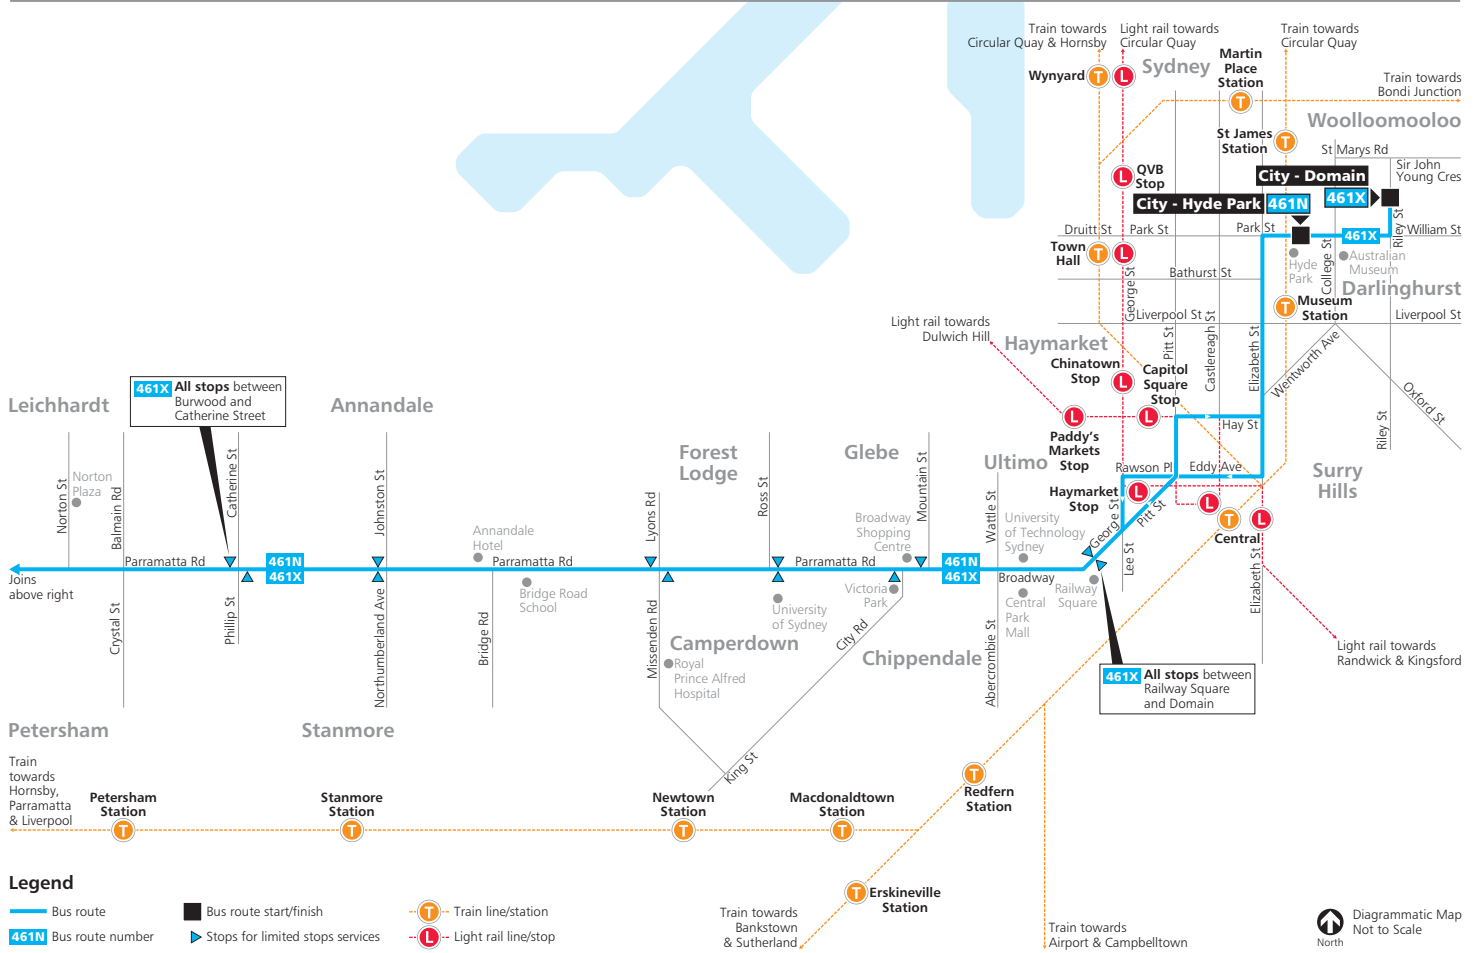

Routes 461N, 461X

Legend

- Bus route
- Bus route start/finish
- T Train line/station
- L Light rail line/stop
- 461N Bus route number
- 461X Bus route number
- Stops for limited stops services
- Train towards Bankstown & Sutherland
- Train towards Airport & Campbelltown
- N Diagrammatic Map Not to Scale
- North